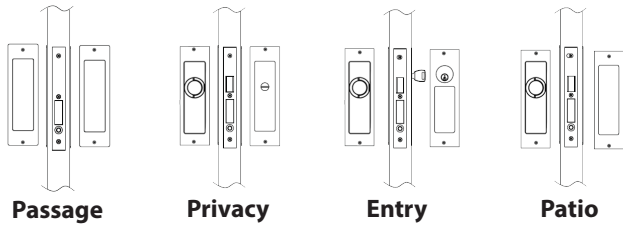

FH17 Bezel Flush Pulls with TT09 Thumb Turn

Interior Mortise Lock Sets for sliding doors

Passage

Privacy

Entry

Patio

PD8000 w/ Flush Pulls

LIST PRICES

Image	Description	Backset	Item No.	Price					
				3 4	15 26D	10B, 19G	32D	32	CGY, CBD, C19G, C19
	Lockcase PD80 Edge Pull FH17 Trim	2-3/4"	FH17 PD8010	N/A	N/A	\$288	\$268	\$288	N/A
		2-1/2"	FH17 PD8010 A	N/A	N/A	\$288	\$268	\$288	N/A
		2"	FH17 PD8010 B	N/A	N/A	\$288	\$268	\$288	N/A
	Lockcase PD81 Edge Pull Dust-Proof Strike FH17 Trim	2-3/4"	FH17 PD8115	N/A	N/A	\$298	\$278	\$298	N/A
		2-1/2"	FH17 PD8115A	N/A	N/A	\$298	\$278	\$298	N/A
		2"	FH17 PD8115B	N/A	N/A	\$298	\$278	\$298	N/A
	Lockcase PD84 Edge Pull Dust-Proof Strike FH17 Trim TT09 TTurn Coin Release	2-3/4"	FH17 PD8440	N/A	N/A	\$308	\$288	\$308	N/A
		2-1/2"	FH17 PD8440A	N/A	N/A	\$308	\$288	\$308	N/A
		2"	FH17 PD8440B	N/A	N/A	\$308	\$288	\$308	N/A
	Lockcase PD84 Edge Pull Dust-Proof Strike Cylinder FH17 Trim	2-3/4"	FH17 PD8450	N/A	N/A	\$328	\$308	\$328	N/A
		2-1/2"	FH17 PD8450A	N/A	N/A	\$328	\$308	\$328	N/A
		2"	FH17 PD8450B	N/A	N/A	\$328	\$308	\$328	N/A
	Lockcase PD84 Edge Pull Dust-Proof Strike FH17 Trim TT09 TTurn	2-3/4"	FH17 PD8460	N/A	N/A	\$308	\$288	\$308	N/A
		2-1/2"	FH17 PD8460A	N/A	N/A	\$308	\$288	\$308	N/A
		2"	FH17 PD8460B	N/A	N/A	\$308	\$288	\$308	N/A

Backset Blank = 2-3/4"; Backset A = 2-1/2"; Backset B = 2".

Locksets are standard for 1-3/8" - 1-3/4" door thickness*; for thicker doors, Thick Door Kits (TDKs) are available.

* Entry function requires 1-3/4" door thickness or greater.