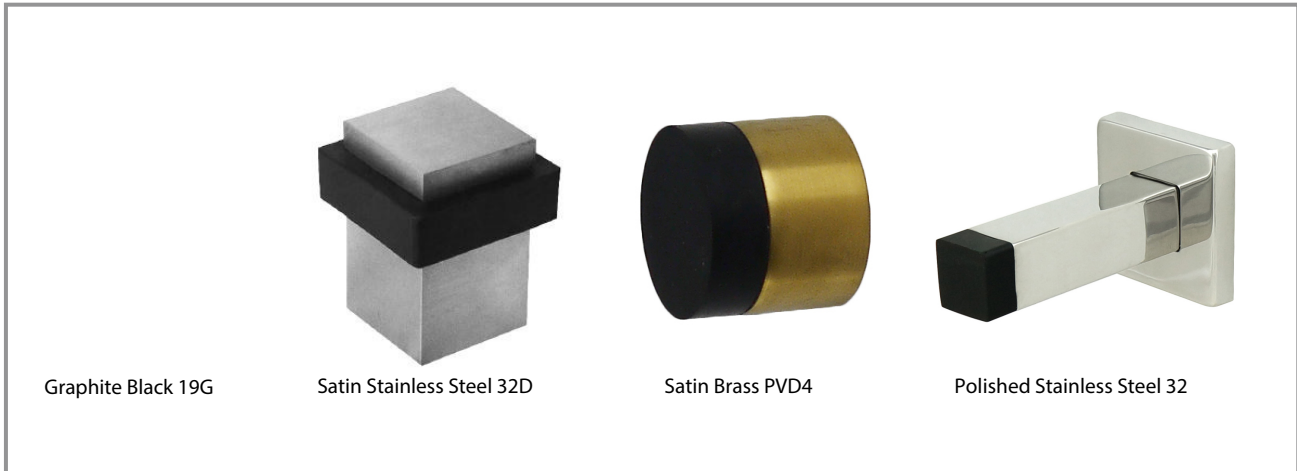

**DSIX Series
Door Stops**

Graphite Black 19G

Satin Stainless Steel 32D

Satin Brass PVD4

Polished Stainless Steel 32

Features

- High quality, Stainless Steel components
- modern design for top aesthetic appeal
- Includes screws and plugs for easy mounting
- Variety of beautiful finishes available
- Both Wall and Floor Mounting design options

Specifications

- See description of each DSIX Series door stop for specific details on dimensions, finish availability, and versatility

Material

- Stainless Steel with hard rubber

Finish

- Polished Stainless Steel (US32/629)
- Satin Stainless Steel (US32D/630)
- Oil Rubbed Bronze (US10B/622)
- Satin Brass (PVD4)
- Graphite Black (19G)
- CeraMax™ Ceramic Coating:
 - Ceramic Graphite Black (C19G)
 - Ceramic Flat Black (C19)
 - Ceramic Stormy Grey (CGY)
 - Ceramic Dark Bronze (CDB)

Image	Dimensions	Item Code	Finish
	 <p>Floor mounted design</p>	<p>DSIX02-32 DSIX02-32D DSIX02-PVD4 DSIX02-10B DSIX02-19G</p>	<p>Polished Stainless Steel (US32/629) Satin Stainless Steel (US32D/630) Satin Brass (PVD4) Oil Rubbed Bronze (US10B/622) Graphite Black (19G)</p>
	 <p>Wall mounted design</p>	<p>DSIX04-32 DSIX04-32D DSIX04-PVD4 DSIX04-10B DSIX04-19G DSIX04RUB</p>	<p>Polished Stainless Steel (US32/629) Satin Stainless Steel (US32D/630) Satin Brass (PVD4) Oil Rubbed Bronze (US10B/622) Graphite Black (19G) Black Rubber Replacement Tip</p>