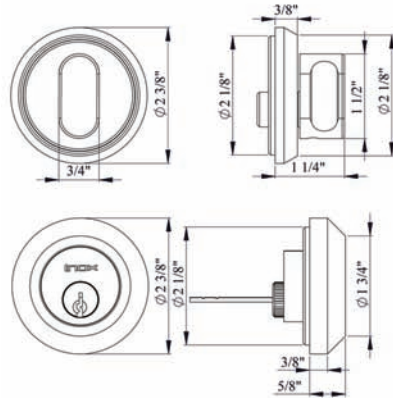

RD / SD Deadbolt

RD Deadbolt