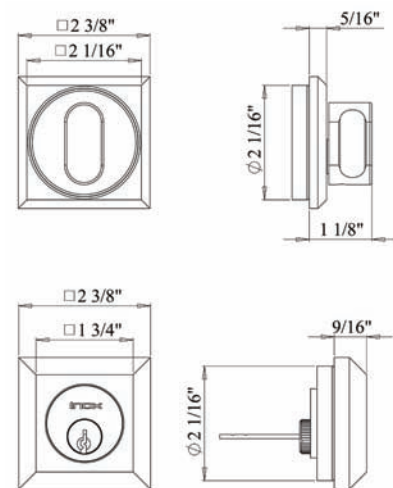

SD Deadbolt