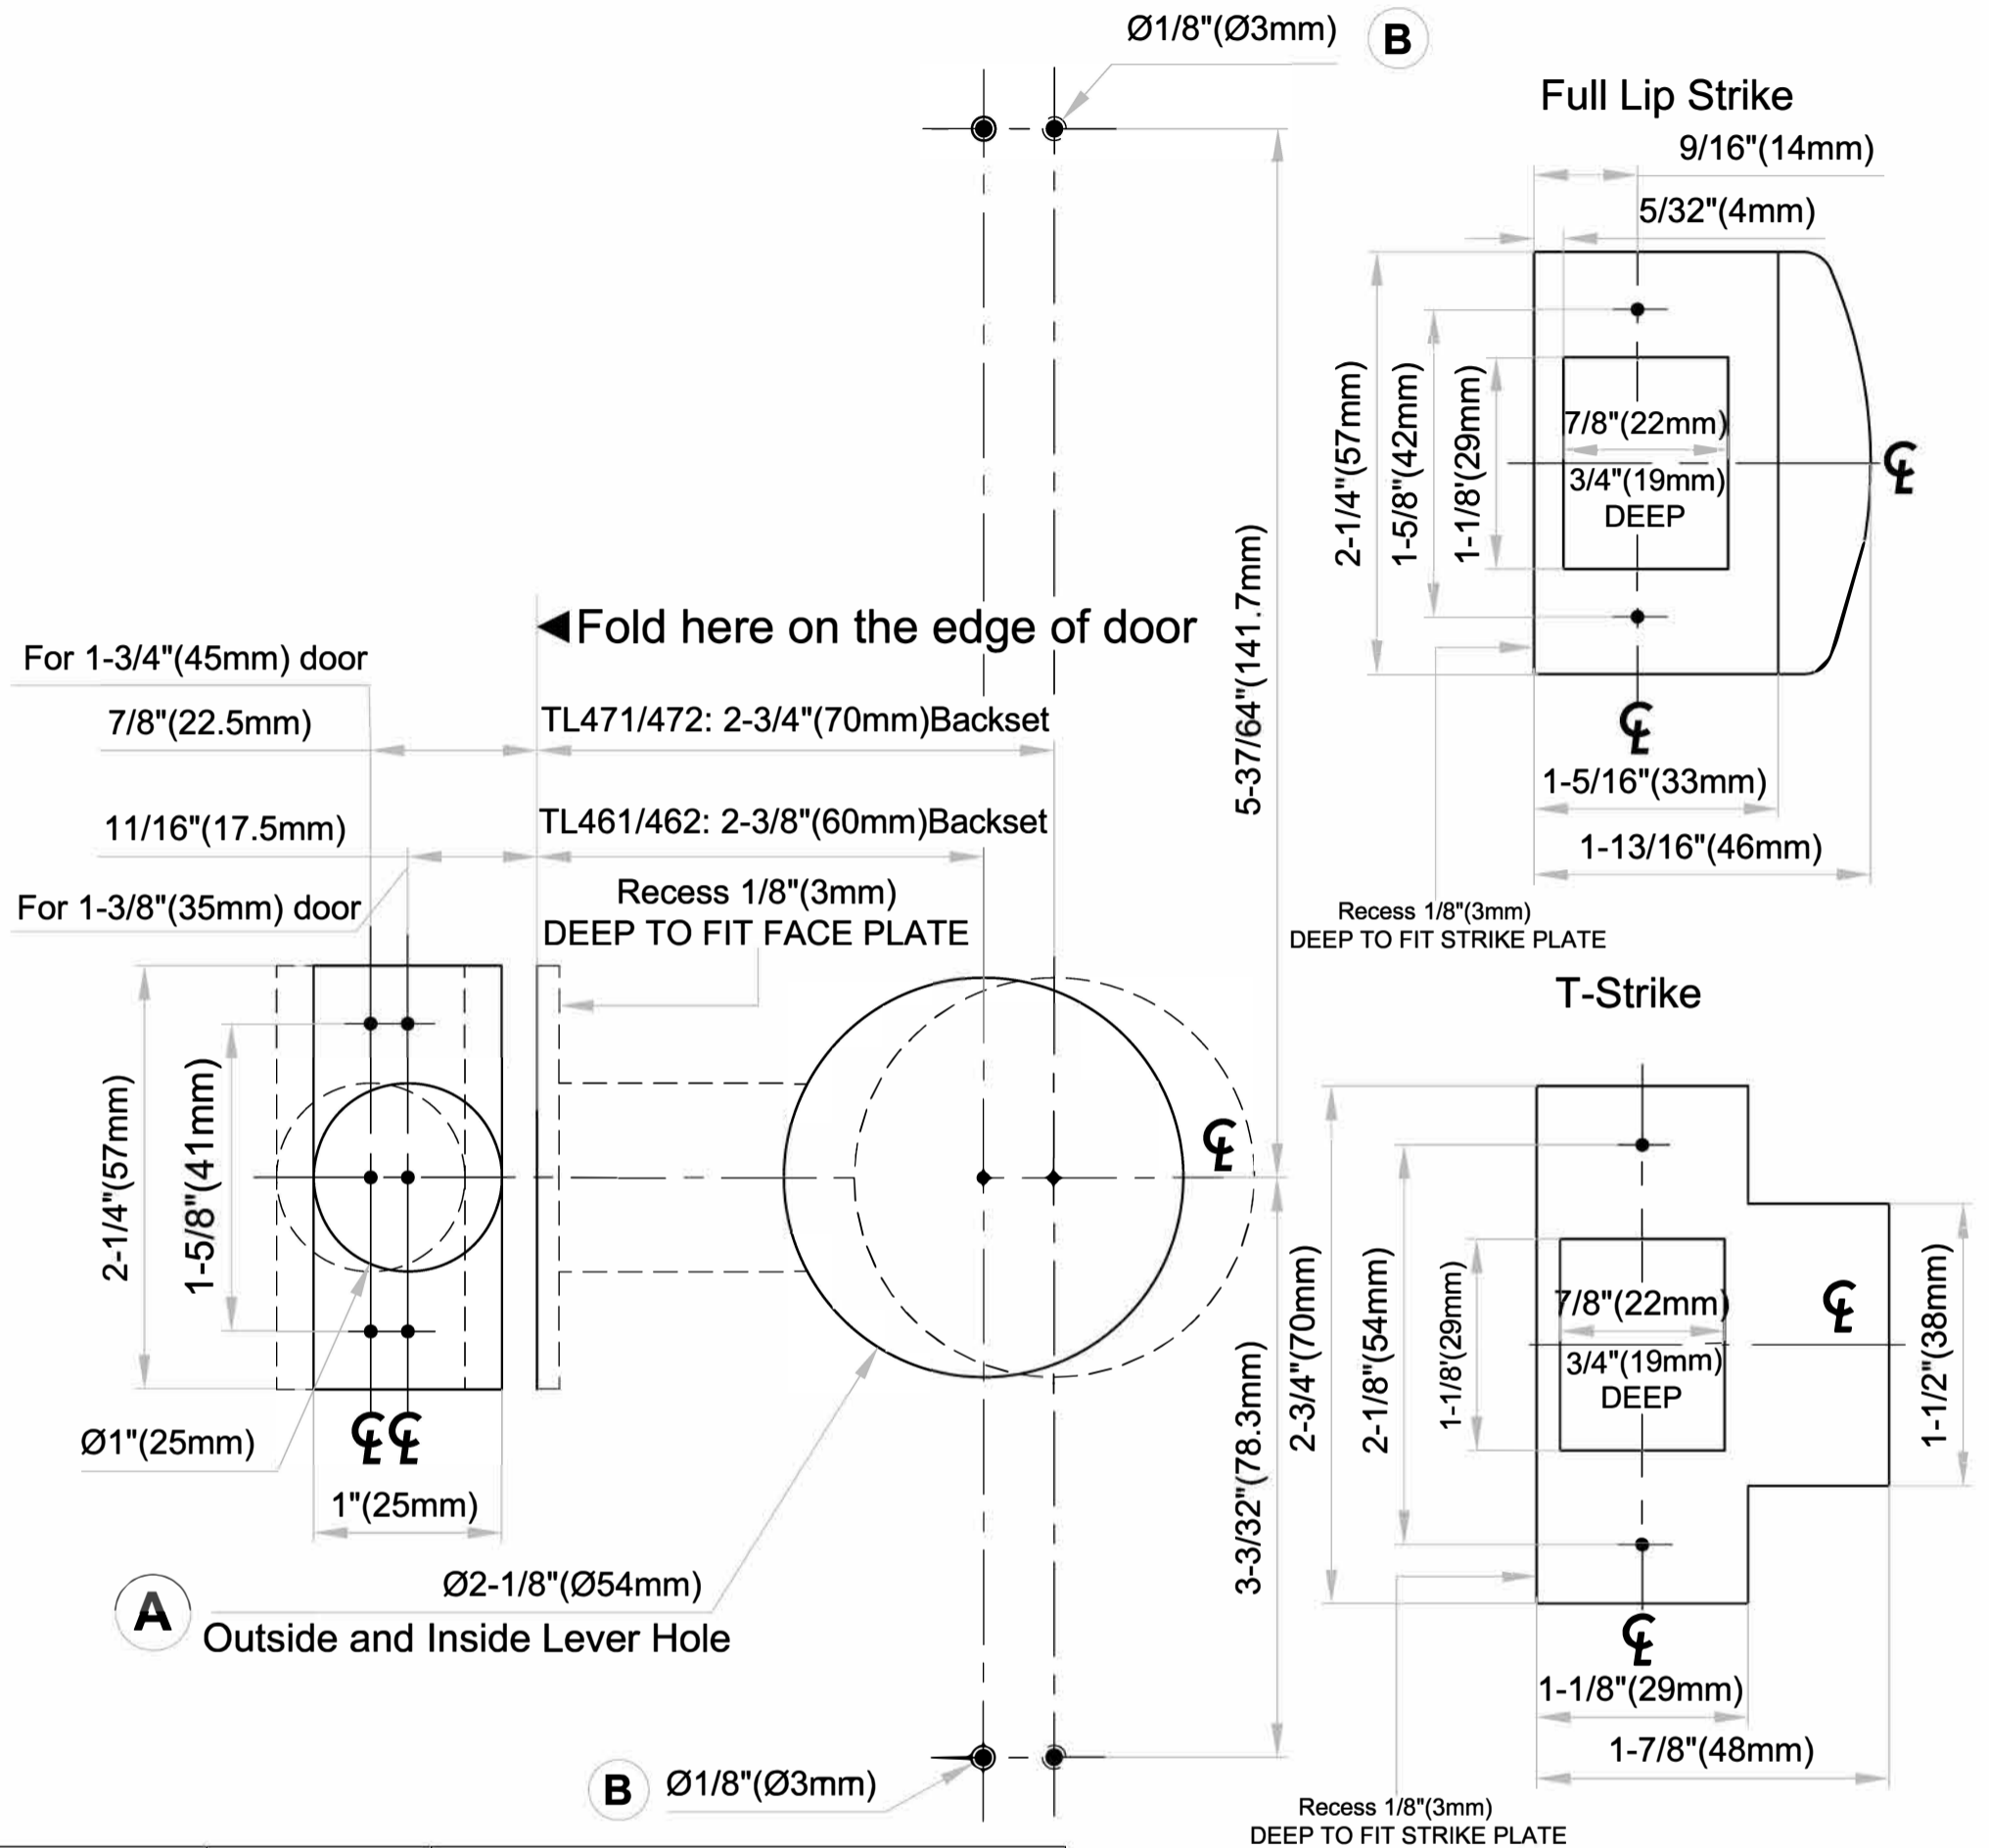

# Template For LA/SF with Tubular Passage, Privacy & Dummy Set

Tubular latch	Backset	Case Side
TL461/462	2-3/8" (60mm)	3-3/8" (85mm) x 7/8" (22mm) x 7/8" (22mm)
TL471/472	2-3/4" (70mm)	3-3/4" (95mm) x 7/8" (22mm) x 7/8" (22mm)

**Door preparation using template supplied.**

Please read the Installation Instructions carefully before drilling any holes on the door. Choose the correct holes to drill for the corresponding functions.