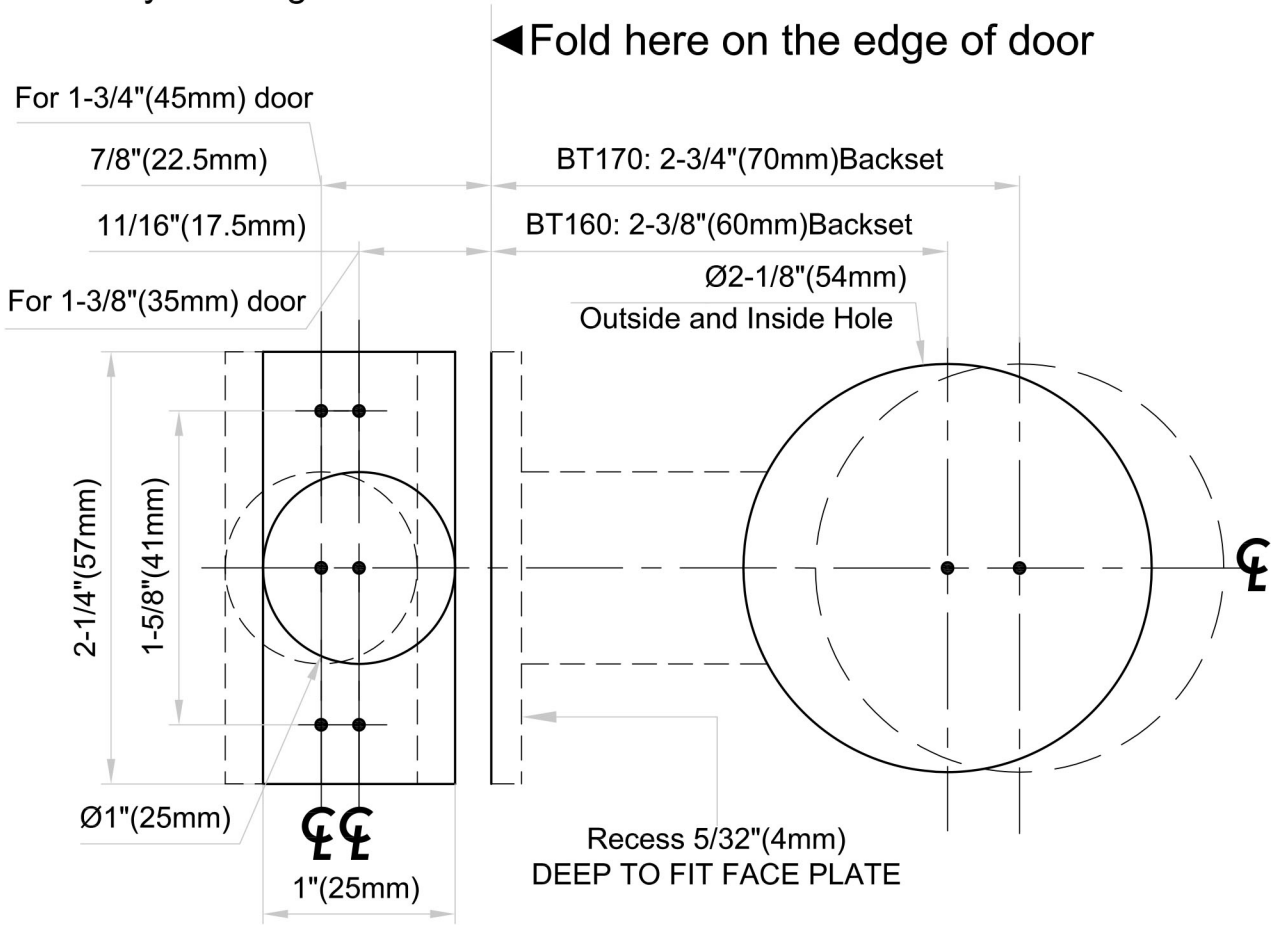

RD/SD/LD/CD Deadbolt Template

Dead Bolt	Backset	Case Side
BT160	2-3/8" (60mm)	3-3/8" (85mm) x 15/16" (24mm) x 15/16" (24mm)
BT170	2-3/4" (70mm)	3-3/4" (95mm) x 15/16" (24mm) x 15/16" (24mm)