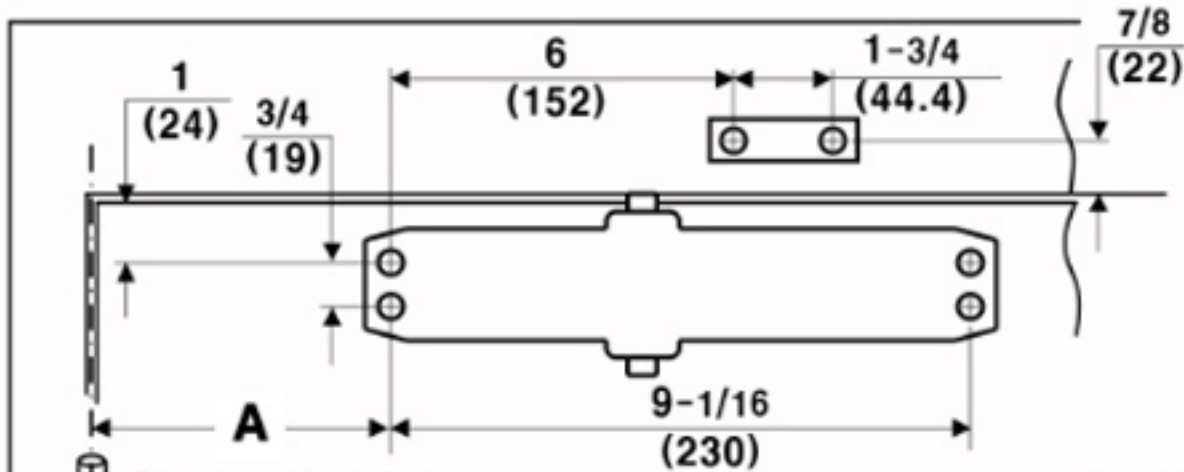

TEMPLATE FOR DC61 SERIES DOOR CLOSER REGULAR ARM INSTALLATION

Right hand door shown,
reverse measurements for
left hand door application.

Hinge or Pivot

Inches (mm)

Door Opening	Dim. A
to 100°	7 (178)
101° to 120°	6 (152)
121° to 180°	3-1/2 (89)