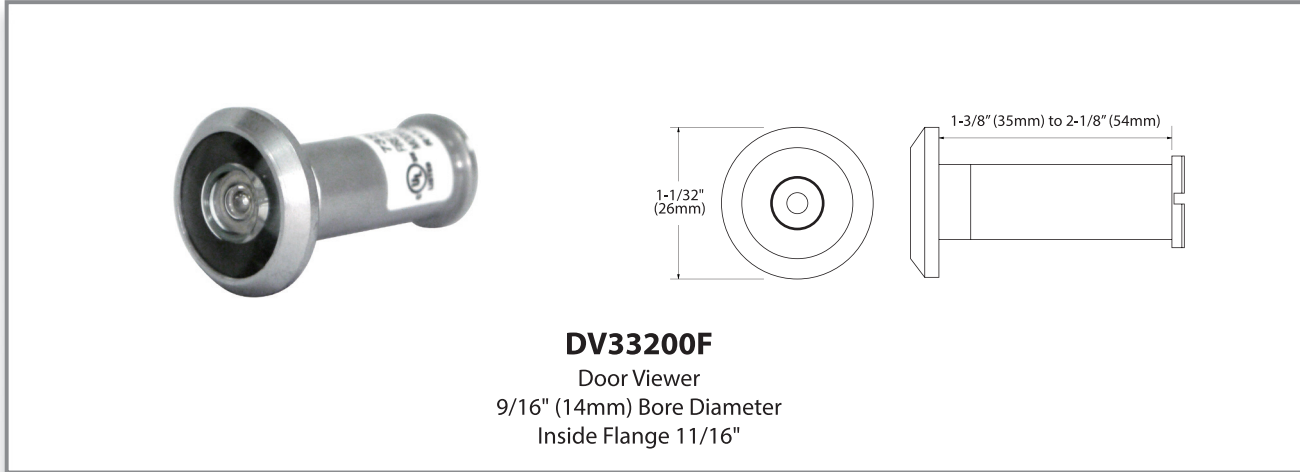

Door Viewers

DV33220F

Features

- 200 Degrees Viewing Area
- Polished Glass Lens
- ANSI L23221
- UL10c Fire Rated
- Material: Solid Brass
- DV33200F can be used for 11/16" - 1-7/8" thick "Shake" type door

Finishes

Stocking: US26D (626) Satin Chrome

Special Order:

- US3 (605) Bright Brass
- US4 (606) Satin Brass
- US10B (613) Oil Rubbed Bronze
- US26 (625) Bright Chrome
- US15 (619) Satin Nickel

Warranty

3 Year Warranty

Specifications

Viewers shall be by INOX model number, DV33200F and made from solid cast brass with highly polished optic lens for extra wide viewing angle. All viewers to be provided for installation in 1-3/4" wood or metal doors. Each viewer to be individually packed.